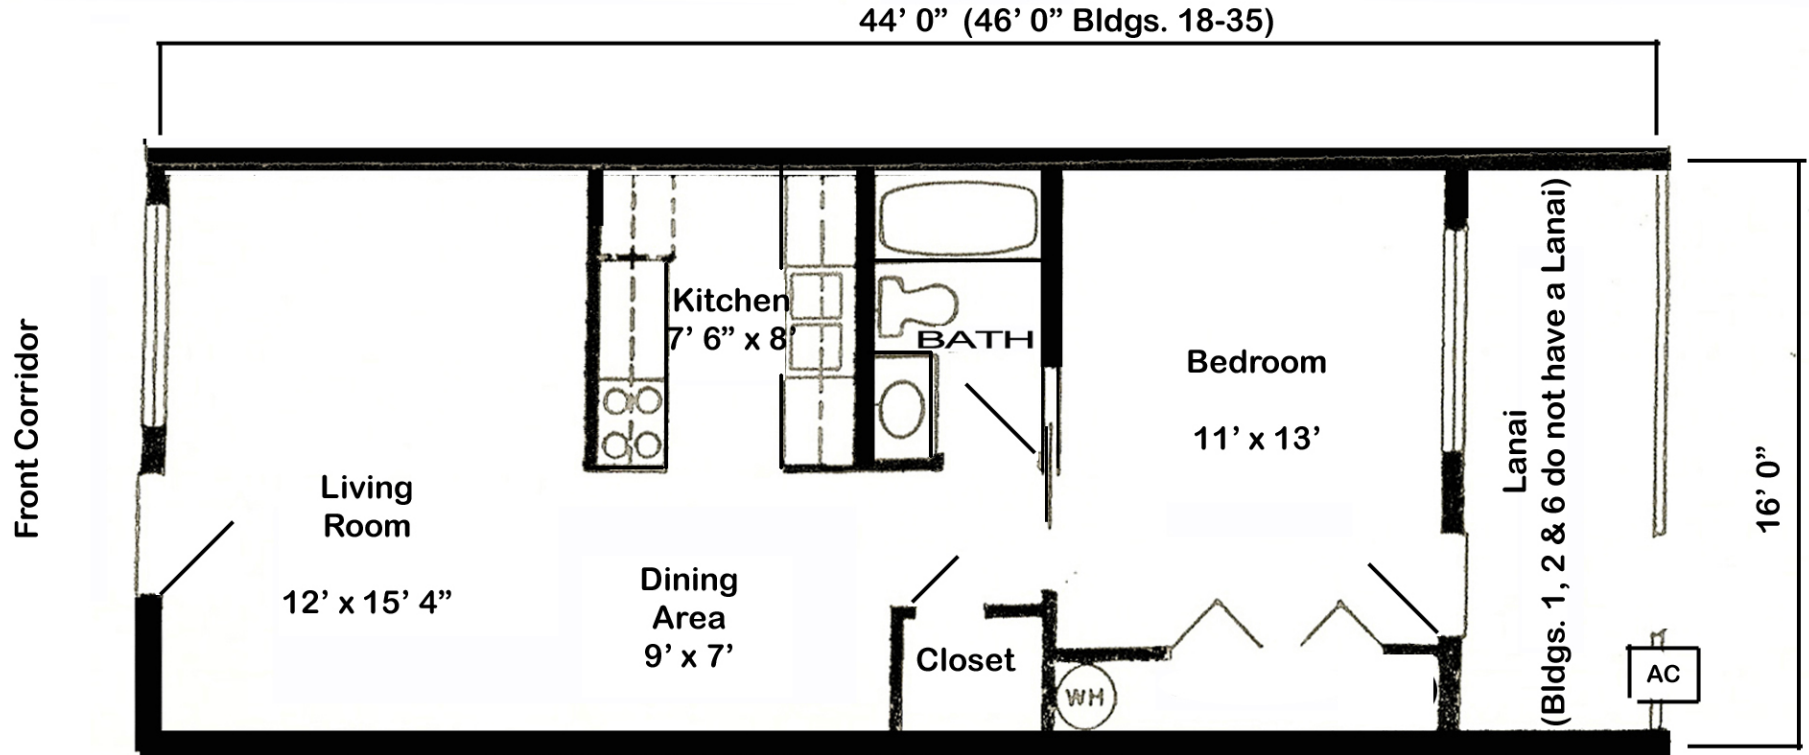

Seminole Gardens Apartments One Bedroom Standard Floor Plan

608 Square Feet Heated Bldgs 1-16
638 Square Feet Heated Bldgs 18-35
674 Square Feet with Lanai Bldgs 3-16
704 Square Feet with Lanai Bldgs 18-35