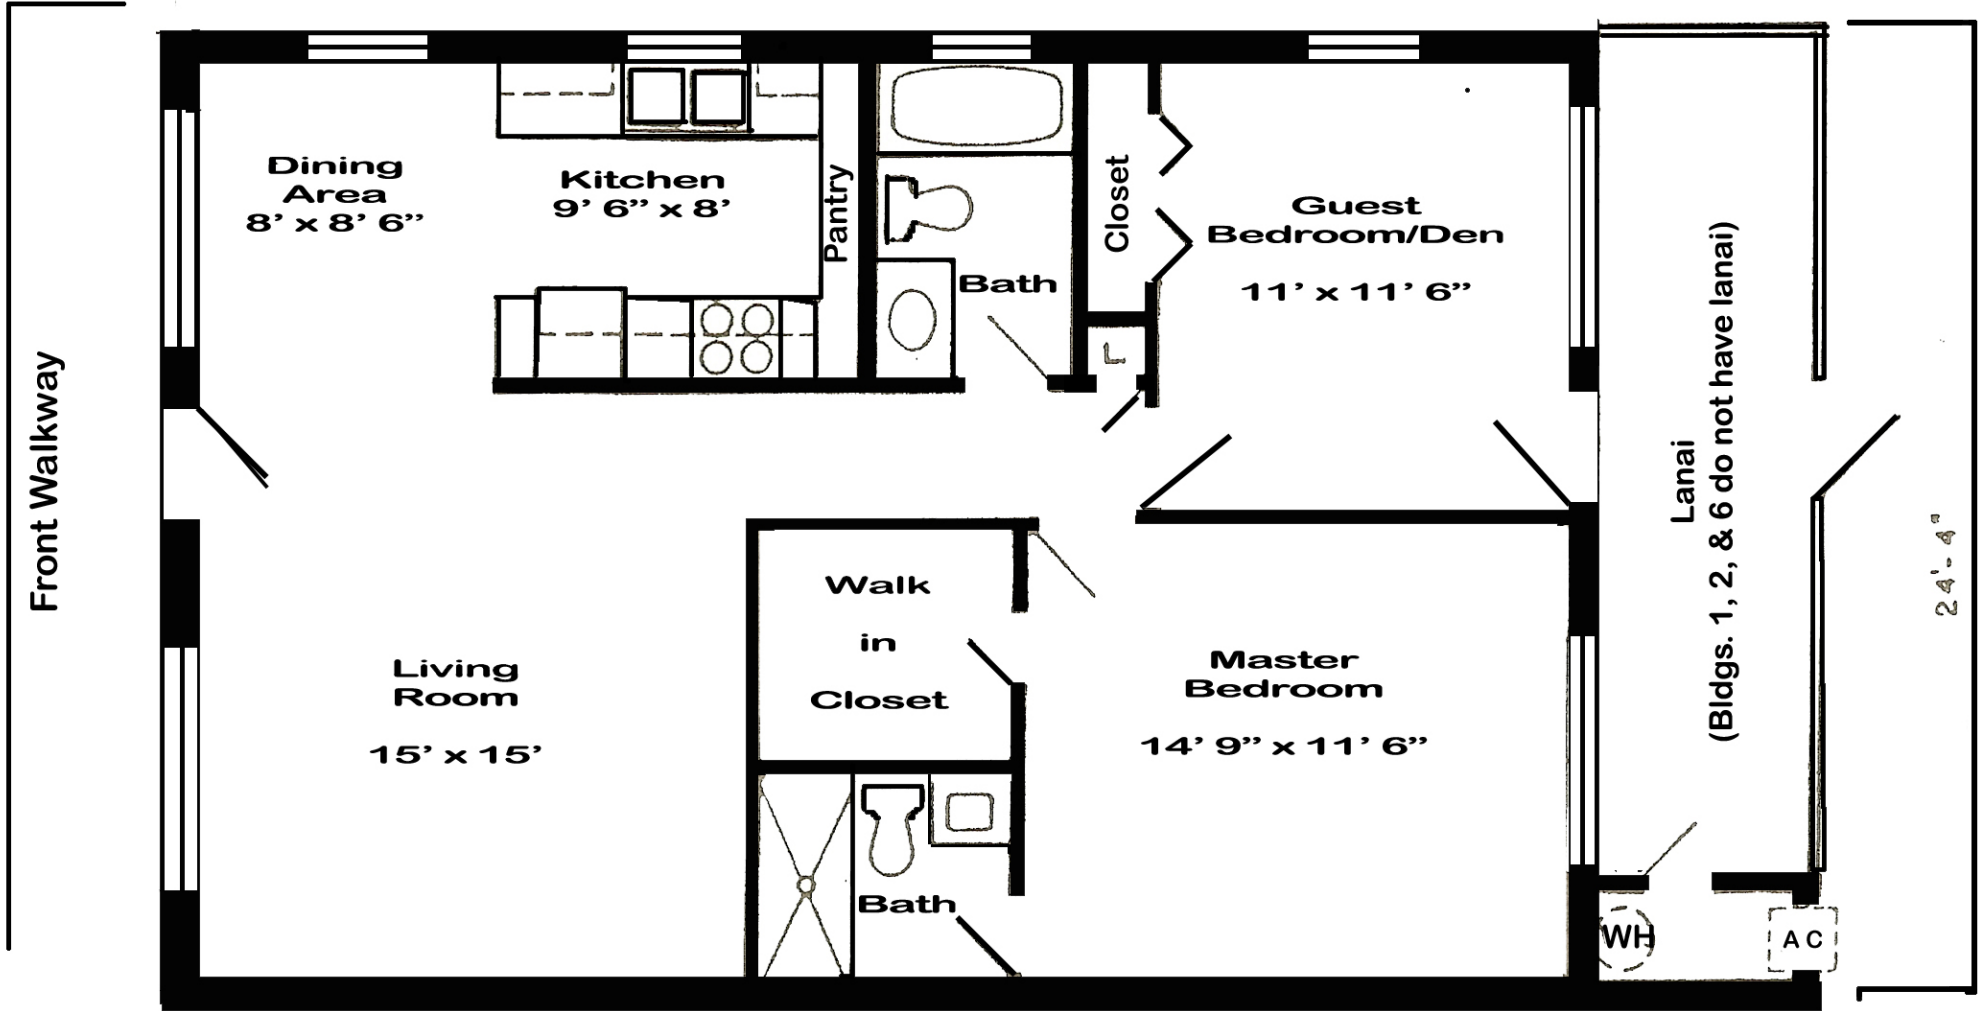

# Seminole Gardens Apartments 2 Bedroom - 2 Bath Floor Plan

44' 0"

**912 Square Feet Heated  
1056 Square Feet with Lanai**